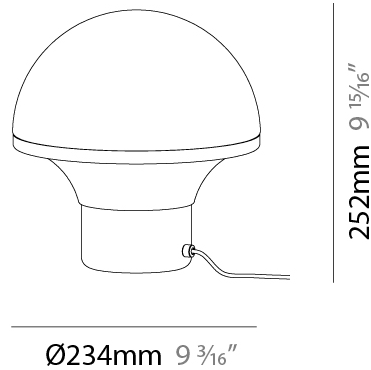

PROJECT	_____
TYPE	_____
SPECIFIER	_____
QUANTITY	_____
DATE	_____

GEYSER PORTABLE

D94039

base number

1. To build a product code in our configurator select the specify button on the base model # product page
2. To build a manual product code on this datasheet choose from the options listed below in blue font and add the suffix to the base model #

GENERAL

Series: Geysler
Brand: Milan
Division: Design
Mounting Type: Portable
Mounting Location: Table
Subcategory: Table

PHYSICAL

Shape: Abstract
Diameter (mm): 234
Diameter (in): 9 ³/₁₆
Height (mm): 252
Height (in): 9 ¹⁵/₁₆
Light Distribution: Omnidirectional
Weight (kg): 4.1
Weight (lbs): 8.999
Diffuser: Satin Opal Acid-Etched Blown Glass
Fixture Finish: BLK
Fixture Material: Stainless Steel
Upon Request: Bolt Down

ELECTRICAL

Number of Lamps: 1
Lamp Type: LED Retrofit
Lamp Shape: A19
Bulb Included: Bulb Not Included
Total Output Wattage (W): 9
Max. Wattage Per Lamp (W): 9
Lamp Base: E26
Dimming: 5-Step Touch Dimming
Input Voltage (V): 120
Upon Request: 277Vac / GU24

LED

OPTICAL

RATINGS AND CERTIFICATIONS

Certified By: CSA Certified to UL and CSA Standards
IP rating: IP20